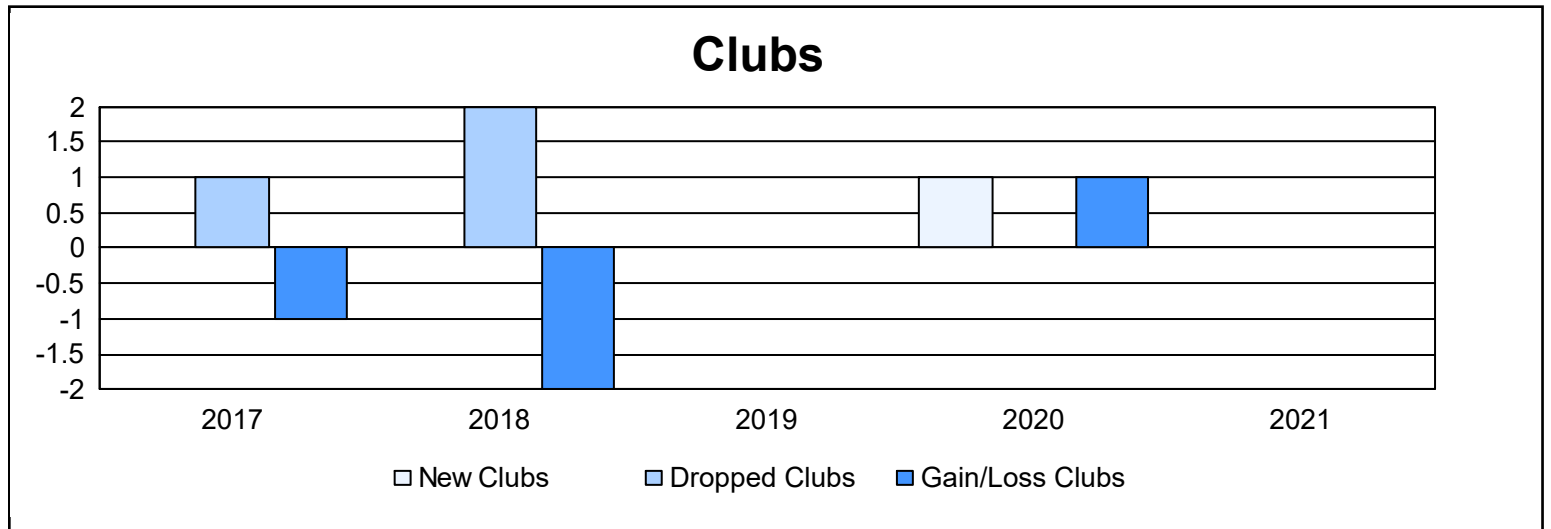

Year	New Clubs	Dropped Clubs	Gain/ Loss Clubs	New Members	Charter Members	Reinstate Members	Transfer Members	Total Member Added	Total Members Dropped	Gain/ Loss Members
2016-2017	0	1	-1	89	0	3	6	98	106	-8
2017-2018	0	2	-2	49	0	3	4	56	149	-93
2018-2019	0	0	0	75	0	1	1	77	83	-6
2019-2020	1	0	1	46	24	2	2	74	100	-26
2020-2021	0	0	0	38	0	3	0	41	105	-64
<b>Average</b>	<b>0</b>	<b>1</b>	<b>0</b>	<b>59</b>	<b>5</b>	<b>2</b>	<b>3</b>	<b>69</b>	<b>109</b>	<b>-39</b>

### Membership Composition June 2021 Cumulative