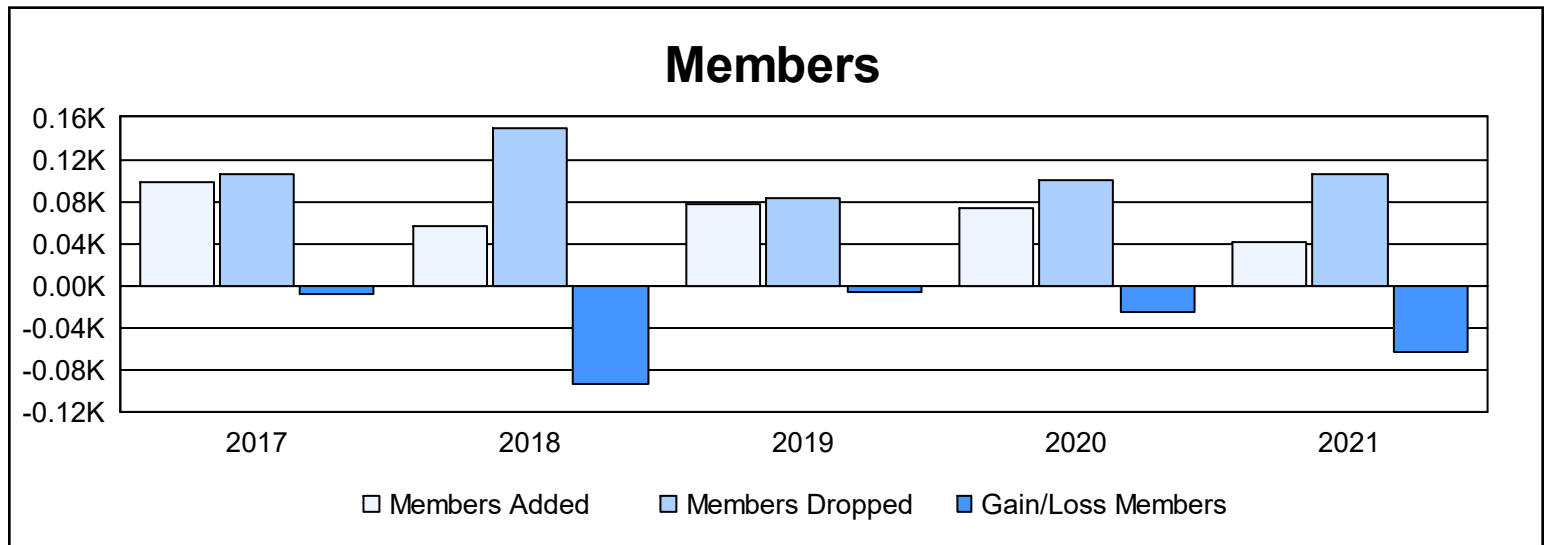

Year	New Clubs	Dropped Clubs	Gain/ Loss Clubs	New Members	Charter Members	Reinstate Members	Transfer Members	Total Member Added	Total Members Dropped	Gain/ Loss Members
2016-2017	0	1	-1	89	0	3	6	98	106	-8
2017-2018	0	2	-2	49	0	3	4	56	149	-93
2018-2019	0	0	0	75	0	1	1	77	83	-6
2019-2020	1	0	1	46	24	2	2	74	100	-26
2020-2021	0	0	0	38	0	3	0	41	105	-64
<b>Average</b>	<b>0</b>	<b>1</b>	<b>0</b>	<b>59</b>	<b>5</b>	<b>2</b>	<b>3</b>	<b>69</b>	<b>109</b>	<b>-39</b>

### Membership Composition June 2021 Cumulative